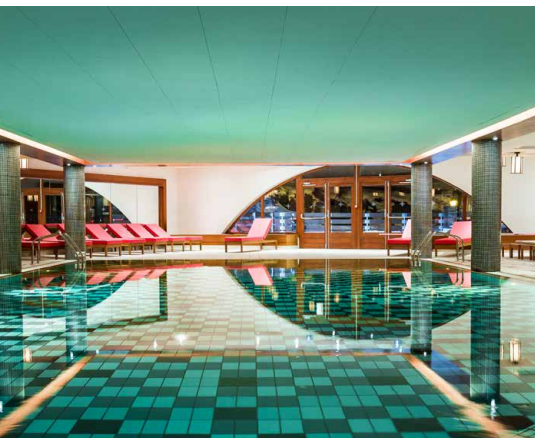

Rooms: 281 rooms with a warm and modern architecture.

- Club rooms of 161 ft²
- Deluxe rooms of 322 ft²
- Suites of 753 ft²

Dining:

- Main restaurant - *La Bellevarde*: international buffets and different themes for each diner.
- Specialty restaurant - *Chalet du Charvet*: Savoyard dishes.

Sports: take advantage of top-notch facilities where you can practice sports under the supervision of qualified instructors.

- Ski pass with lift tickets.

Sports Schools:

- Lessons for all levels: group classes from age 12 for alpine skiing and snowboarding.
- Top quality equipment* and the Ski Service** to ensure your satisfaction.
- Open access: Club Med Fitness, Pilates, indoor pool, cardio-training and weights.

5Ψ Le Refuge Luxury Space

Le Refuge is an exclusive, private space with 25 Suites and a dedicated lounge with a terrace and hot tub with a magnificent view over the Massif de Solaise.

- Exclusive private space.
- Privileged services: room service, concierge service, bar service, minibar, wifi access, privileged transfer.
- Luxurious accommodation.
- All the activities and amenities of the 4Ψ Resort.