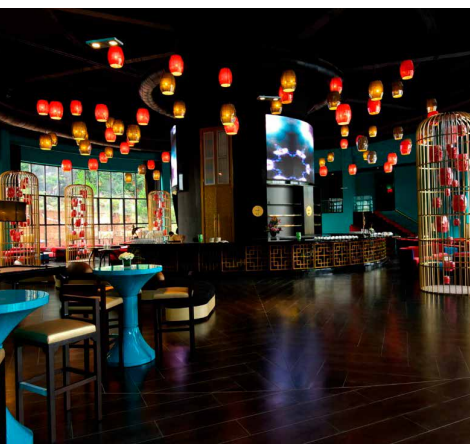

Dining:

- fine dining Asian cuisine and regional specialties.
- Main restaurant – *L'Atelier*: indoor seats and outdoor seats.
- Specialty restaurant – *Lotus*: indoor seats
- Pasta restaurant – *Noodle Bar*: indoor seats.
- Panoramic restaurant – *The Rooftop*: indoor seats.

Sports:

- take advantage of top-notch facilities under the supervision of qualified G.O.[®] instructors.
- Lessons: flying trapeze, fitness, Tai-Chi, Yoga and meditation, mountain biking, archery, tennis, hiking, golf and climbing.
- Open access: badminton, volleyball, trampoline, basketball and cardio-training and weight.

Leisure: Club Med Spa by COMFORT ZONE[®]*, sauna, Turkish bath, a quiet pool, an indoor pool, karaoke, Mah Jong, evening entertainment and parties.

Excursions:** discover Guilin and the Li River, Longsheng Rice Terraces, Reed Flute Cave, Sound and Light Show at Yanshuo, The Elephant Trunk Hill and more.

Guilin resort, between tradition and modernity

The resort is located in a private domain of 116 acres in the heart of a public park of 1,480 acres. The park is renowned as the 1st location of Contemporary Art in Asia where you will find over 100 modern sculptures of famous local and international artists.